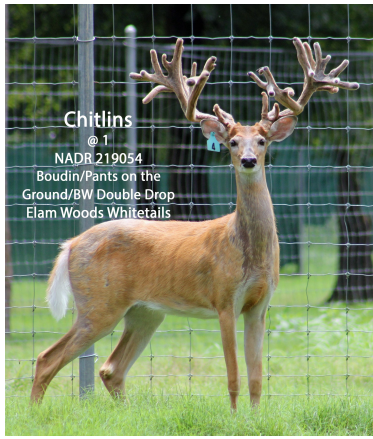

ELAM WOODS WHITE TAILS

Chitlins

Date of Birth: 05/17/2016
 Registration 2: 219054

Courtesy of Elam Woods Whitetails

Chitlins

Boudin

Maxbo 727

Maxbo

SWR W13

ROLEX

White 66

Pants on the Ground

BW Grand Canyon

White 165

Qtip

pur 1098