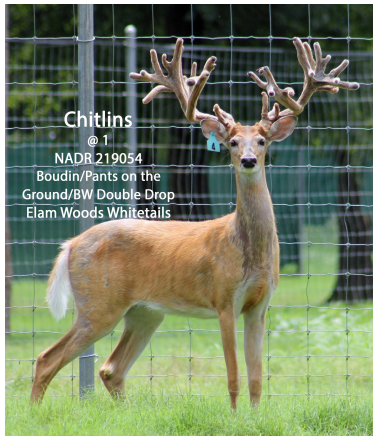

ELAM WOODS WHITE TAILS

Chitlins

Date of Birth: 05/17/2016
Registration 2: 219054

Courtesy of Elam Woods Whitetails

BW Double Drop

pur 1098

BW red 36

Qtip

Green 70