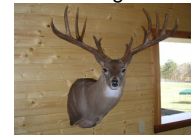

## Grey Ghost

Date of Birth: 05/25/2014  
 Registration 2: 196331

Monarch Supreme

Monarch I

Orange 758

GLADIATOR

Bambi Long Horn Y-15

Red 55