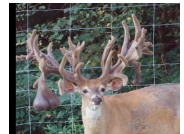

## Buck Naked

Date of Birth: 05/13/2012  
Registration 2: 127460

Cherry ( Rolex doe )

WILDERNESS BUCKY

ROLEX

Or 47 RE

Poncho

HIGH ROLLER