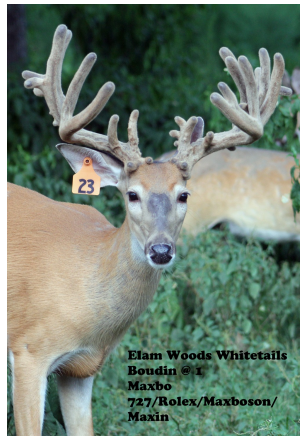

ELAM WOODS WHITE TAILS

Boudin

Date of Birth: 05/21/2013
 Registration 2: 145027

Elam Woods Whitetails
 Boudin ♂ X
 Maxbo
 727/Rolex/Maxboson/
 Maxin

Boudin

Maxbo 727

Maxbo

Max

YELLOW 27

BAMBI 727

RW BB Peanut

SWR W13

ROLEX

HIGH ROLLER

Yellow 125

Green 70